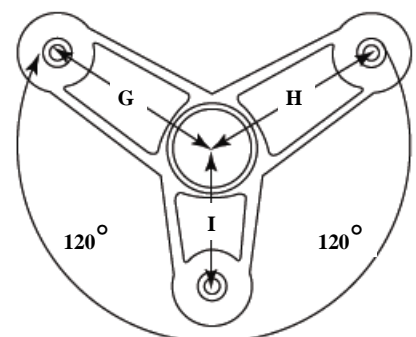

Dynafluid 2000 Washdown Dimensions

Satellite Hose Rack

Mounting Bracket

(not to scale)

G = 3 1/16", H = 3 1/16", I = 2 1/8"