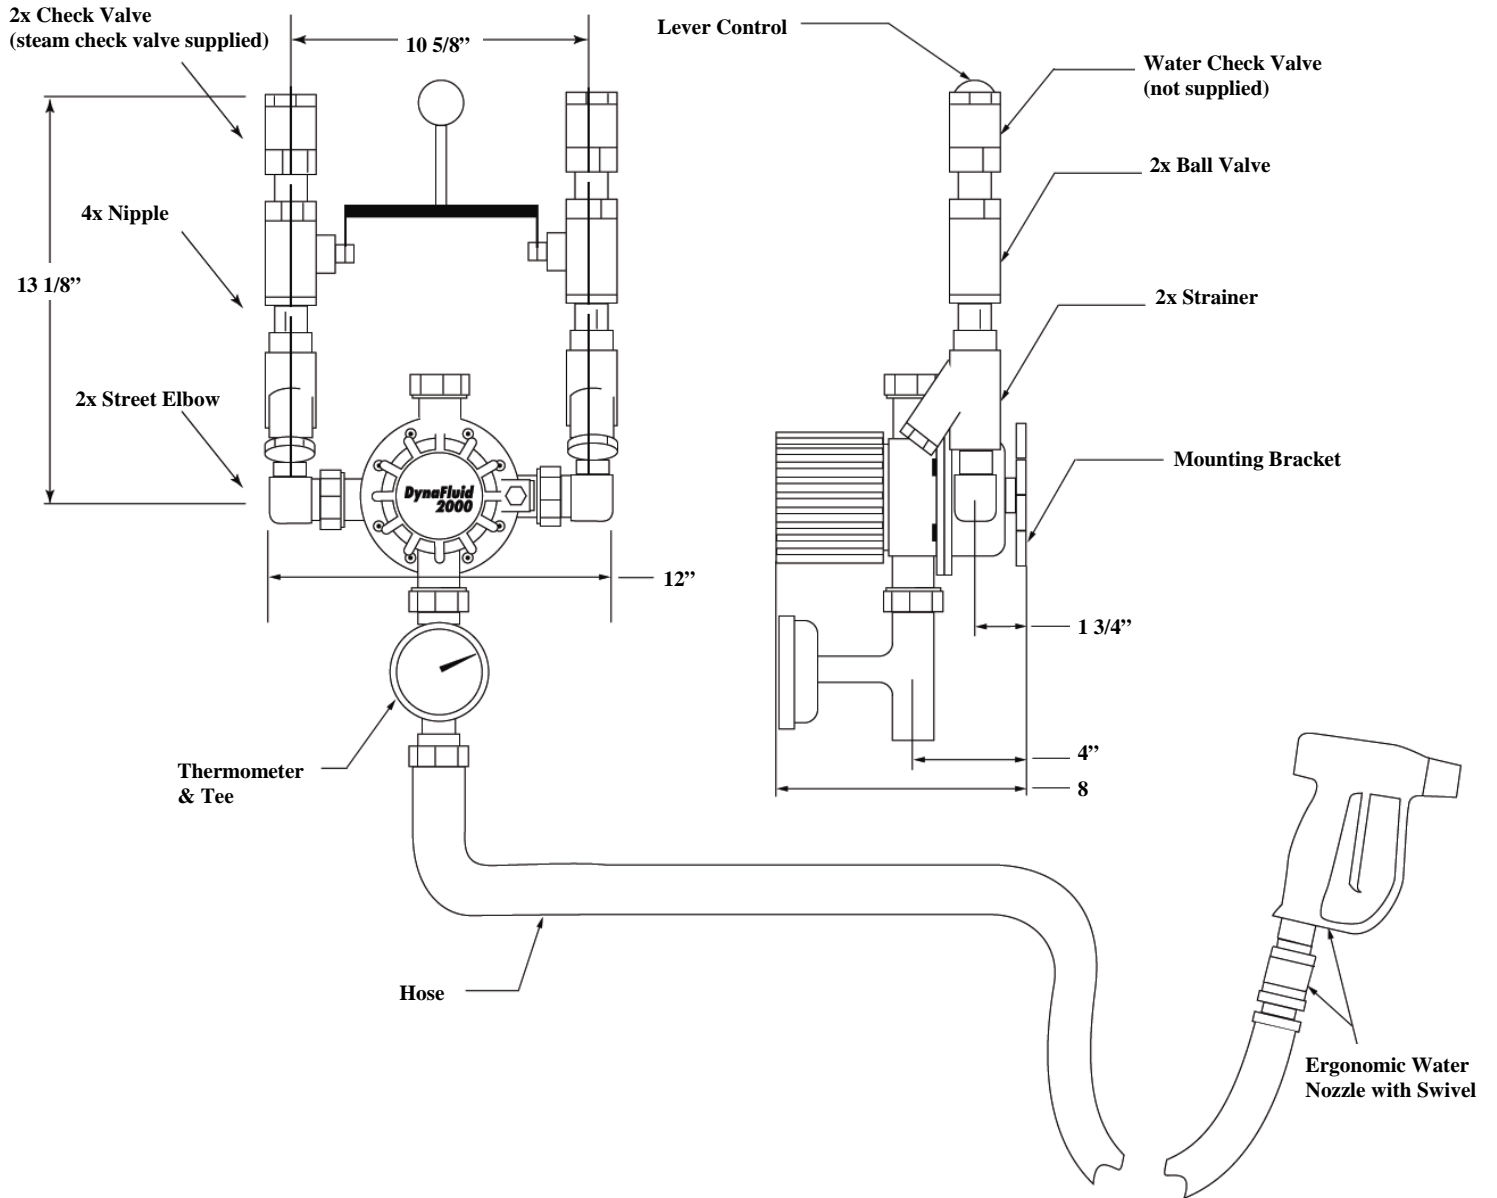

Dynafluid 2000 Washdown Dimensions

Satellite Hose Rack

Mounting Bracket

(not to scale)

G = 3 1/16", H = 3 1/16", I = 2 1/8"