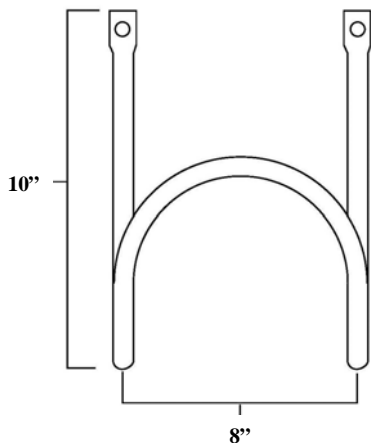

Dynafluid 2000 Washdown Dimensions

Satellite Hose Rack

Mounting Bracket

(not to scale)

G = 3 1/16", H = 3 1/16", I = 2 1/8"