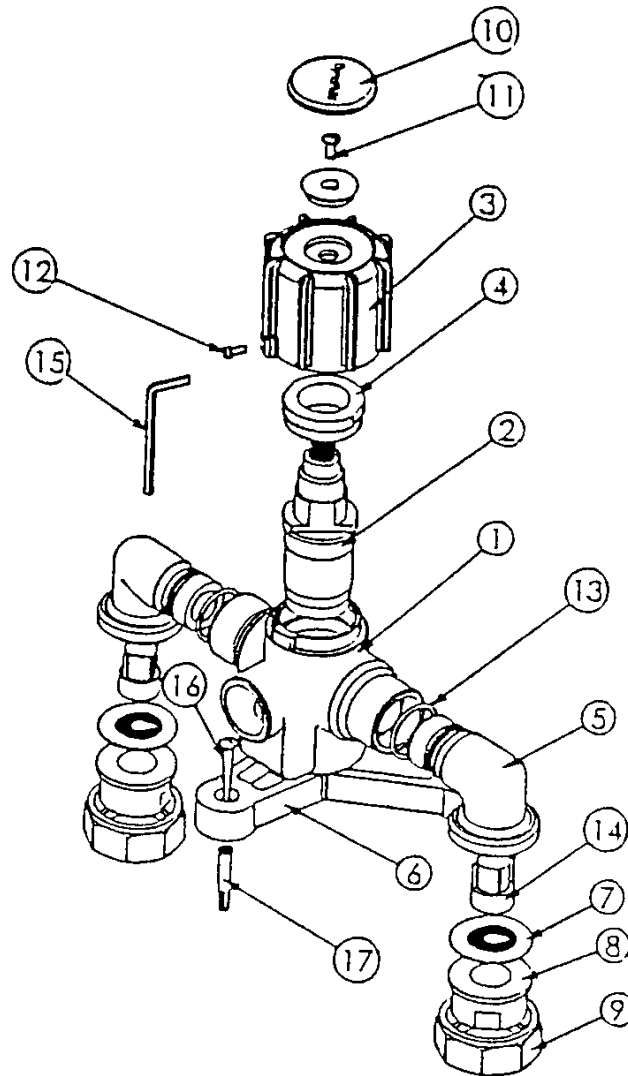

# Dynafluid 3000 - 3/4"

ITEM NO.	PART NUMBER	DESCRIPTION	QUANTITY
1	3000-1-3/4J	VALVE BODY	1
2	3000-2-3/4J	THERMOSTATIC CARTRIDGE	1
3	3000-3-3/4J	CONTROL KNOB	1
4	3000-4-3/4J	LOCKING RING	2
5	3000-5-3/4J	90 DEGREE ELBOW	2
6	2000-25-3/4J	WALL BRACKET	1
7	3000-10-3/4J	SEALING WASHER & SCREEN	2
8	2000-29C-3/4J	3/4" UNION NPT TAILPIECE	2
9	2000-29-3/4J	UNION NUT	2
10	3000-6-3/4J	BEZEL & WASHER	1
11	3000-7-3/4J	KNOB SECURING SCREW	1
12	3000-8-3/4J	KNOB POSITIONING SCREW	1
13	3000-9-3/4J	ELBOW O"RING	2
14	3000-11-3/4J	CHECK VALVE	2
15	3000-12-3/4J	ALLEN KEY	1

## 3/4" DYNAFLUID 3000

<b>ITEM Number</b>	<b>Dynafluid Part Number</b>	<b>Description</b>
2	3000-2-3/4J	THERMOSTATIC CARTRIDGE
4	3000-4-3/4J	LOCKING RING
7	3000-10-3/4J	SEALING WASHER & SCREEN (2)
14	3000-11-3/4J	CHECK VALVE (2)
15	3000-12-3/4J	ALLEN KEY
13	3000-9-3/4J	ELBOW O"RING (2)
3,10,11,12	3000-20-3/4J	CONTROL KNOB, WASHER, BEZEL & SCREWS